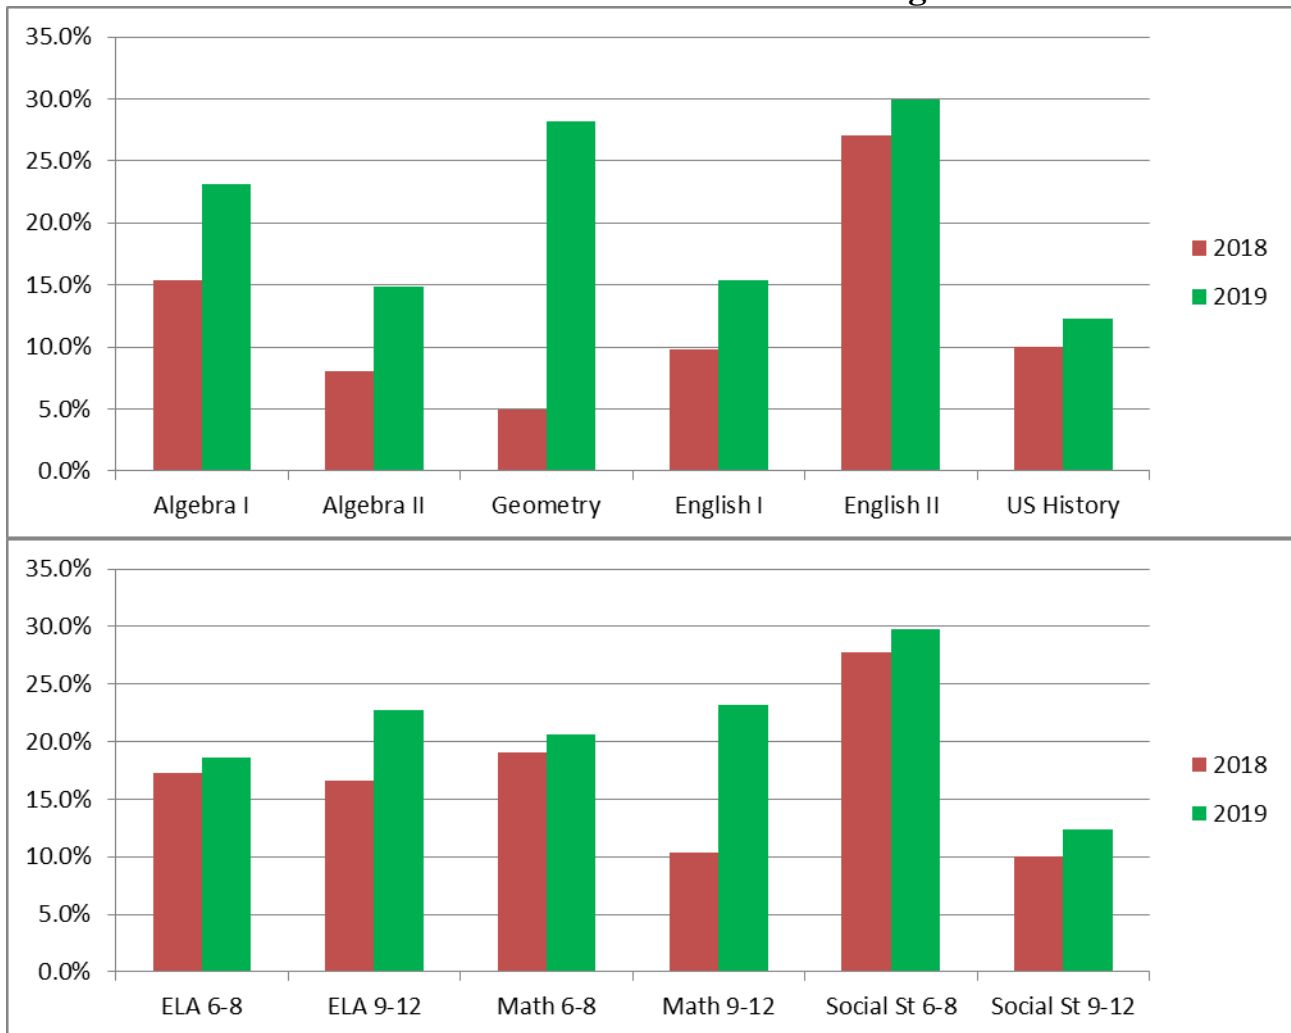

K-8 School Address:
4450 S Mendenhall Rd
Memphis, TN 38141

9-12 School Address:
4921 Winchester Rd.
Memphis, TN 38118

K-8 Grades
Tel: (901) 367 7814
Fax: (901) 367 7816
www.sememphis.org

9-12 Grades
Tel: (901) 425 2932
Fax: (901) 729 6494
www.sehmemphis.org

MEMPHIS SCHOOL OF EXCELLENCE

2019 TN Ready School Level Results

Memphis School of Excellence is proud to announce that MSE students improved their TNReady test results on all subjects in all grade levels. We are so proud of all the hard work that the students, parents, and teachers put forward to make these excellent gains possible. All of us at MSE are looking forward to even greater success this year, and we expect to see even more impressive gains in the 2019-2020 school year. Congratulations to the 2018-2019 cohort for their excellent gains on state test!

<https://www.tn.gov/education/assessment/tntready.html>

2018 and 2019 On-Track Plus Mastered Passing Percentile

Memphis School of Excellence offers educational and employment opportunities without regard to race, color, religion, sex, creed, age, disability, national origin, or genetic information.